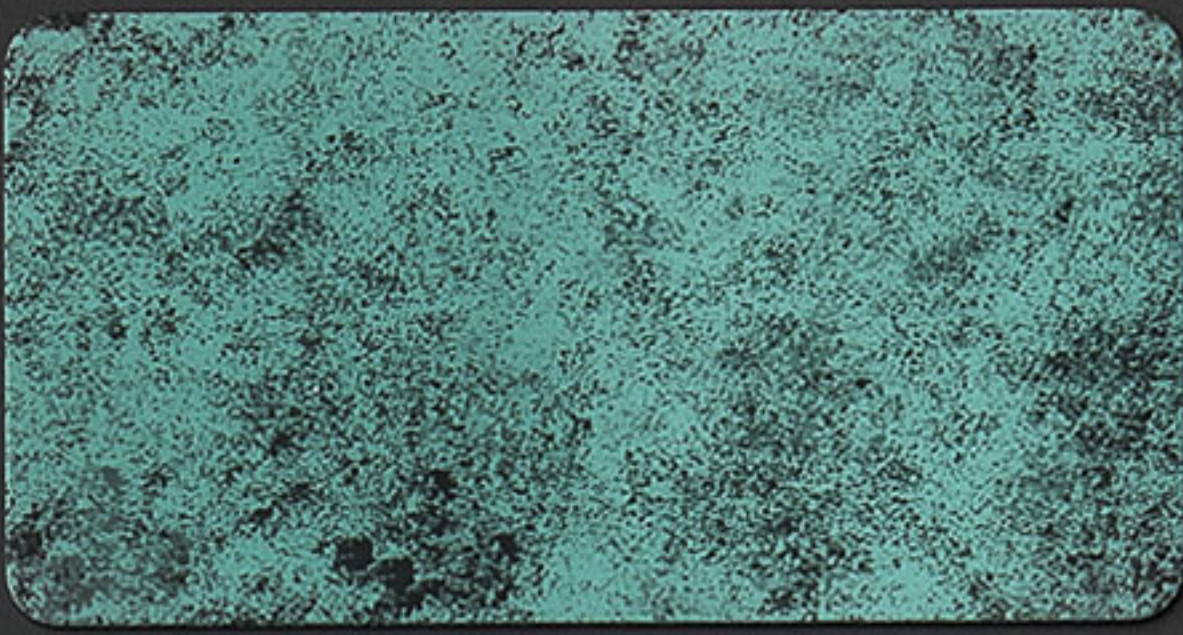

ELVAL COLOUR
Power to imagine

PREMIUM METALLIC COLOUR GUIDE COLOUR SHADE SOLUTIONS

905 Patina Verde

906 Patina Rame

915 Corten

914 Corten

928 Zinc Light Brown

929 Zinc Dark Brown